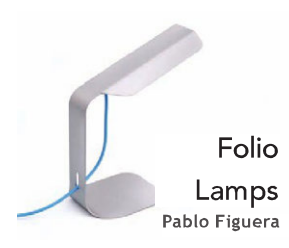

Ring Lamp
Julian Reuter

Folio Lamps
Pablo Figuera