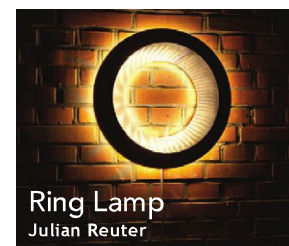

DESIGN PLUS YOUNG PROFESSIONALS

As well as highlighting products from established manufacturers, the Design Plus judging panel also gave a special mention to three student entries from the 'Young Professional' shortlist of future talent.

A reinterpretation of the classic chandelier, Lumierecrown comprises a petal-like arrangement of rectangular diffusers that hide the light source and produce a soft illumination. Like a flower, these petals can be opened out for a more dispersed light pattern or closed to create a more focused effect.
www.hachinger.com

Model 111 features a series of spots, inserted from above through circular apertures to create a ball-joint effect that allows each to be rotated as required. Each spot consists of three identical castings, which are interconnected with screws, holding the lamp in place.
b.osann@gmx.de

This sculptural streetlamp has integrated solar panels to feed current directly into the electricity grid. At night, the structure then draws power back to activate the concentric rings of LEDs that bounce light off the reflective underside of the shade to produce an 'indirectly illuminated flood of light'.
www.marcel Schwegler.com

Also commended...

Several other new faces in the design world were given the Design Plus nod. To find out more head online to:
www.mondoarc.com/products/