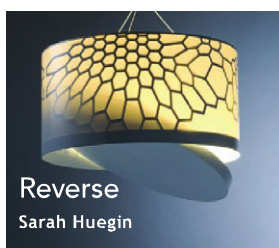

mondo ^{arc}

THE INTERNATIONAL MAGAZINE FOR ARCHITECTURAL RETAIL AND COMMERCIAL DESIGN

#67 2012

FULL STEAM AHEAD!

SUTTON VANE'S
TITANIC SCHEME

60 PAGES OF LIGHT + BUILDING REVIEW • RED DOT AWARDS
FRANCESCO IANNONE INTERVIEWED • NIGHT SKIING IN SWEDEN

Lumierecrown
Denise Hachinger

A reinterpretation of the classic chandelier, Lumierecrown comprises a petal-like arrangement of rectangular diffusers that hide the light source and produce a soft illumination. Like a flower, these petals can be opened out for a more dispersed light pattern or closed to create a more focused effect.
www.hachinger.com

Also commended...

Several other new faces in the design world were given the Design Plus nod. To find out more head online to:
www.mondoarc.com/products/

Vaiss.Eau
Hanna Krüger

Helia
Ulrike Mäder

Follow Me
Philipp Wand

Plant #1
Aiko Telgen

BOAA
Claas Redlesfen

L30
Franziska Treptow

Ring Lamp
Julian Reuter

Reverse
Sarah Huegin

Ballons
Polina Fuhrmann

Chaplin
Martin Hirth

Folio Lamps
Pablo Figuera