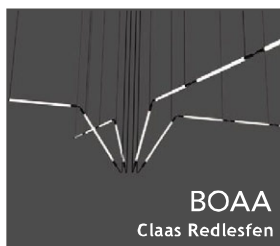

BOAA Claas Redlesfen