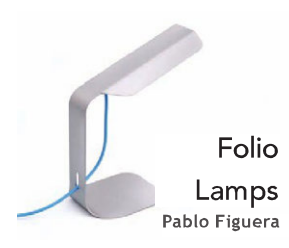

Folio Lamps Pablo Figuera