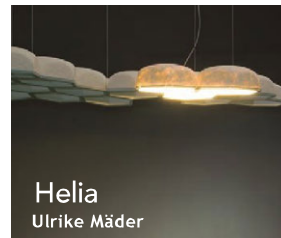

Helia Ulrike Mäder