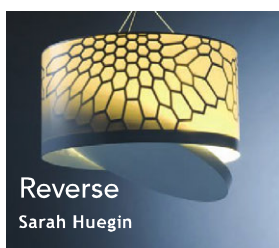

mondo ^{arc}

THE INTERNATIONAL MAGAZINE FOR ARCHITECTURAL RETAIL AND COMMERCIAL DESIGN

#67 2012

FULL STEAM AHEAD!

SUTTON VANE'S
TITANIC SCHEME

60 PAGES OF LIGHT + BUILDING REVIEW • RED DOT AWARDS
FRANCESCO IANNONE INTERVIEWED • NIGHT SKIING IN SWEDEN

BEST OF

Lumierecrown Denise Hachinger

A reinterpretation of the classic chandelier, Lumierecrown comprises a petal-like arrangement of rectangular diffusers that hide the light source and produce a soft illumination. Like a flower, these petals can be opened out for a more dispersed light pattern or closed to create a more focused effect.
www.hachinger.com

BEST OF

BEST OF

Lichtraum-Raumlicht Marcel Schwegler

This sculptural streetlamp has integrated solar panels to feed current directly into the electricity grid. At night, the structure then draws power back to activate the concentric rings of LEDs that bounce light off the reflective underside of the shade to produce an 'indirectly illuminated flood of light'.
www.marcelSchwegler.com

Plant #1 Aiko Telgen

BOAA Claas Redlesfen

L30 Franziska Treptow

Ring Lamp Julian Reuter

Reverse Sarah Huegin

Ballons Polina Fuhrmann

Chaplin Martin Hirth

Folio Lamps Pablo Figuera