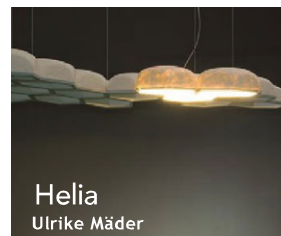

DESIGN PLUS YOUNG PROFESSIONALS

As well as highlighting products from established manufacturers, the Design Plus judging panel also gave a special mention to three student entries from the 'Young Professional' shortlist of future talent.

A reinterpretation of the classic chandelier, Lumierecrown comprises a petal-like arrangement of rectangular diffusers that hide the light source and produce a soft illumination. Like a flower, these petals can be opened out for a more dispersed light pattern or closed to create a more focused effect.
www.hachinger.com

Model 111 features a series of spots, inserted from above through circular apertures to create a ball-joint effect that allows each to be rotated as required. Each spot consists of three identical castings, which are interconnected with screws, holding the lamp in place.
b.osann@gmx.de

This sculptural streetlamp has integrated solar panels to feed current directly into the electricity grid. At night, the structure then draws power back to activate the concentric rings of LEDs that bounce light off the reflective underside of the shade to produce an 'indirectly illuminated flood of light'.
www.marcel Schwegler.com

Also commended...

Several other new faces in the design world were given the Design Plus nod. To find out more head online to:
www.mondoarc.com/products/