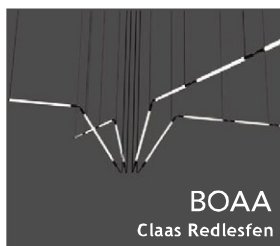

Vaiss.Eau
Hanna Krüger

Plant #1
Aiko Telgen

Ballons
Polina Fuhrmann