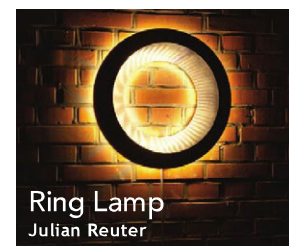

Ring Lamp Julian Reuter